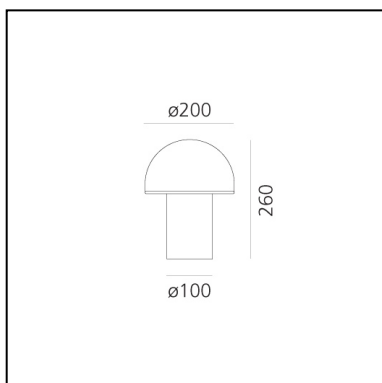

LUMINAIRE

- Watt: **20W**
- Voltage: **220V-240V**

DESCRIPTION

Body and diffuser in opaline blown glass. Transparent crystal edge added.

PRODUCT CODE: A006400

FEATURES

- Article Code: **A006400**
- Colour: **White**
- Installation: **Table**
- Material: **blown glass**
- Series: **Design Collection**
- Environment: **Indoor**
- Area contract: **All projects**
- Emission: **Diffused**
- design by: **Luciano Vistosi**

DIMENSIONS

- Height: **cm 26**
- Diameter: **cm 20**
- Base Diameter: **cm 10**

NOT INCLUDED SOURCES

- Category: **HALO**
- Number: **1**
- Watt: **20W**
- Socket: **E14**
- Class: **A**

ALTERNATIVE SOURCES

- Category: **LED RETROFIT**
- Number: **1**
- Watt: **2W**
- Socket: **E14**